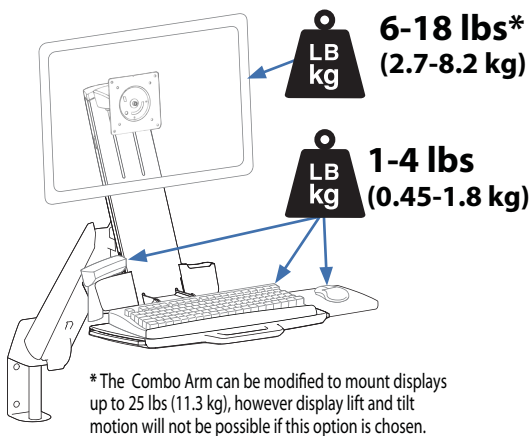

Ergotron® StyleView

Dimensional & Range of Motion Illustrations

StyleView® Sit Stand Combo Arm

© 2011 Ergotron, Inc. rev. 11/16/2011 DIM-Combo Content is subject to change without notification

Americas Sales and Corporate Headquarters