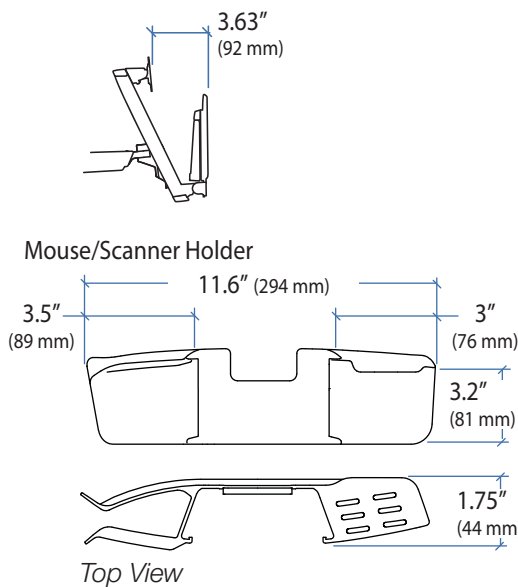

Ergotron® StyleView

Dimensional & Range of Motion Illustrations

StyleView® Sit Stand Combo Arm

© 2011 Ergotron, Inc. rev. 11/16/2011 DIM-Combo Content is subject to change without notification

Americas Sales and Corporate Headquarters