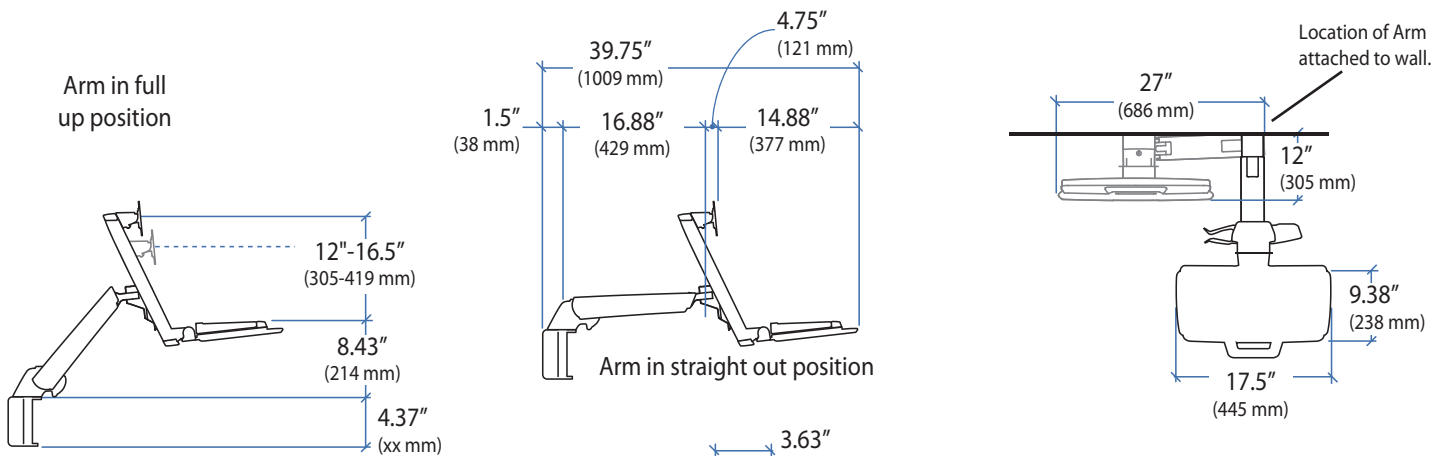

Ergotron® StyleView

Dimensional & Range of Motion Illustrations

StyleView® Sit Stand Combo Arm

© 2011 Ergotron, Inc. rev. 11/16/2011 DIM-Combo Content is subject to change without notification

Americas Sales and Corporate Headquarters