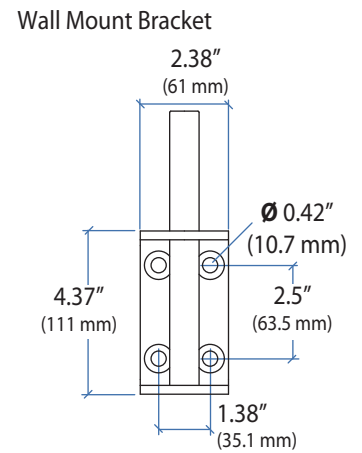

Ergotron® StyleView

Dimensional & Range of Motion Illustrations

StyleView® Sit Stand Combo Arm

© 2011 Ergotron, Inc. rev. 11/16/2011 DIM-Combo Content is subject to change without notification

Americas Sales and Corporate Headquarters